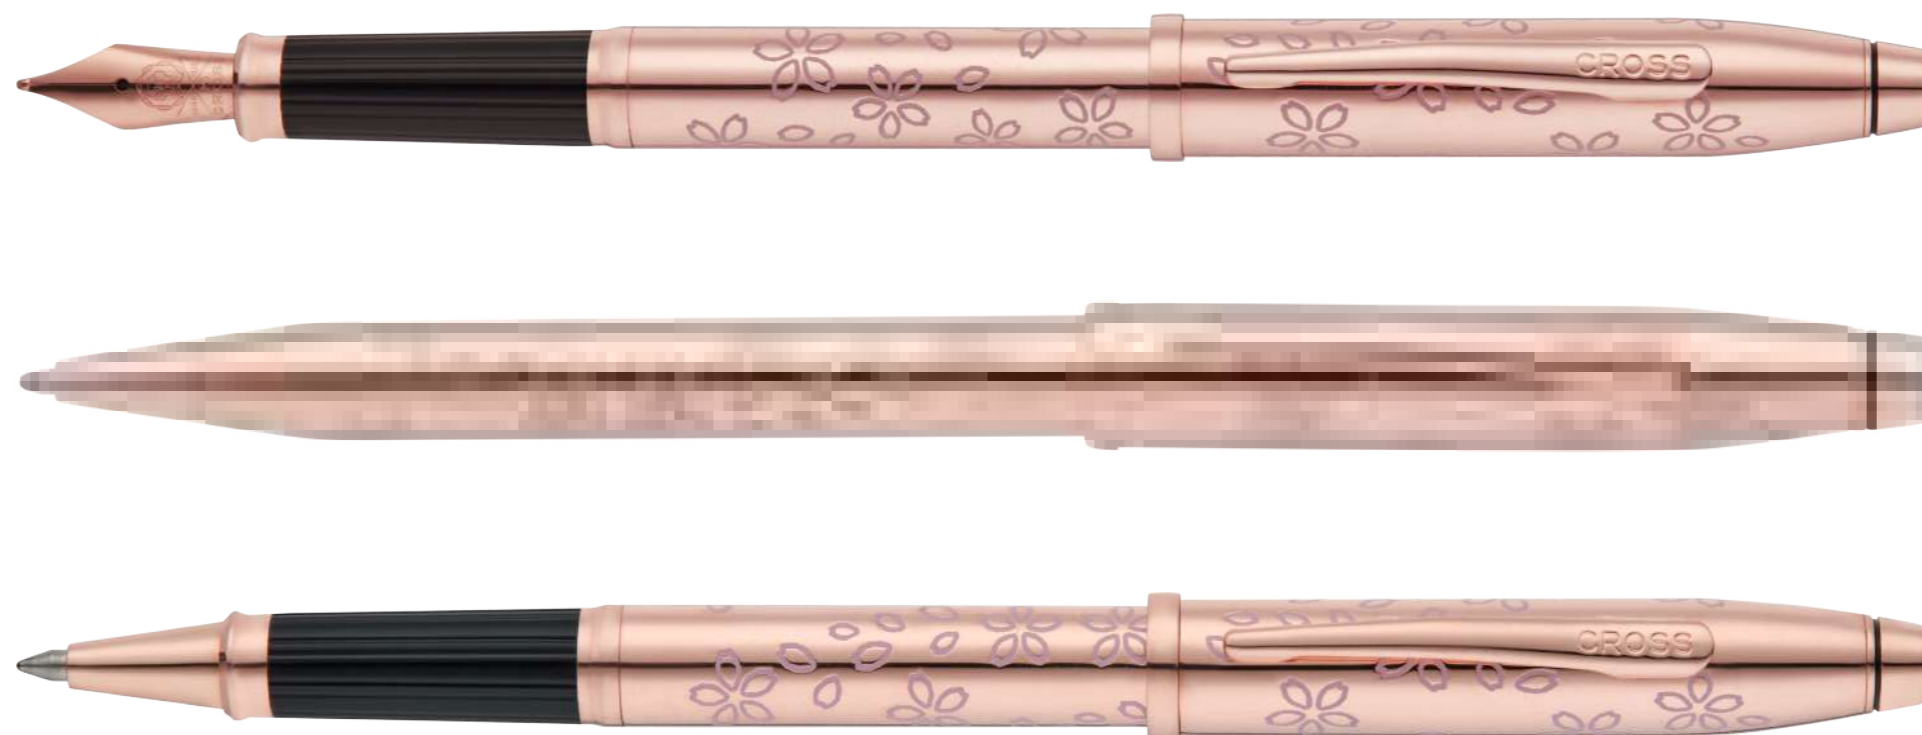

AT0666-16MS

Medium Fountain Pen with Polished Chrome Nib
INR 4825

AT0662-16

Ballpoint Pen
INR 3895

TOWNSEND® ZODIAC YEAR OF THE SNAKE BLUE LACQUER

A striking blue lacquer finish adorned with intricate polished chrome engravings, representing the Year of the Snake, paired with polished chrome appointments for a luxurious and meaningful design.

AT0045-76

Selectip® Rollerball Pen
INR 34595

AT0042-76

Ballpoint Pen
INR 29775

CHERRY BLOSSOM COLLECTION

Celebrate nature's fleeting beauty with the Cherry Blossom Pens. Featuring intricate engraved patterns inspired by Sakura blossoms, this luxurious pen blends timeless design with modern elegance.

AT0662-15
Ballpoint Pen
INR 4295

CENTURY® II CHERRY BLOSSOM ROSE GOLD

A rose gold-plated body adorned with polished rose gold appointments, inspired by the beauty of cherry blossoms.

AT0086WG-169MF
Medium Fountain Pen with Rose
Gold-plated Stainless Steel Nib
INR 24945